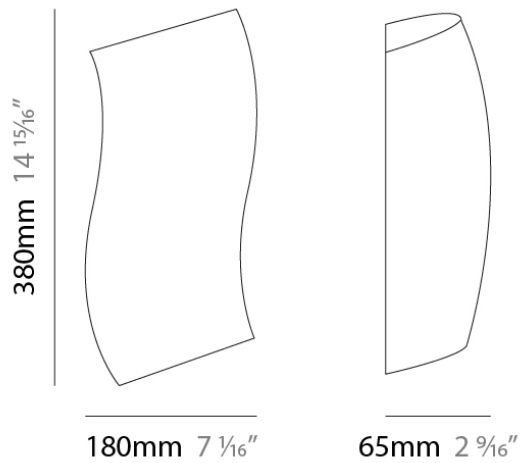

DENIS SURFACE

D83014

GENERAL

Series: Denis
Brand: Panzeri
Division: Design
Mounting Type: Surface
Mounting Location: Wall
Subcategory: Ambient

PHYSICAL

Shape: Curves
Width (mm): 178
Width (in): 7
Height (mm): 380
Depth (mm): 64
Height (in): 15
Depth (in): 2 1/2
Light Distribution: Omnidirectional
Weight (kg): 2.04
Weight (lbs): 4.5
Diffuser: Matte White Blown Glass
Fixture Material: Glass / Aluminum

ELECTRICAL

Number of Lamps: 1
Lamp Type: LED Retrofit
Lamp Shape: T10
Bulb Included: Bulb Not Included
Total Output Wattage (W): 18
Max. Wattage Per Lamp (W): 18
Lamp Base: E26
Input Voltage (V): 120

LED

OPTICAL

RATINGS AND CERTIFICATIONS

Certified By: CSA Certified to UL and CSA Standards
IP rating: IP20