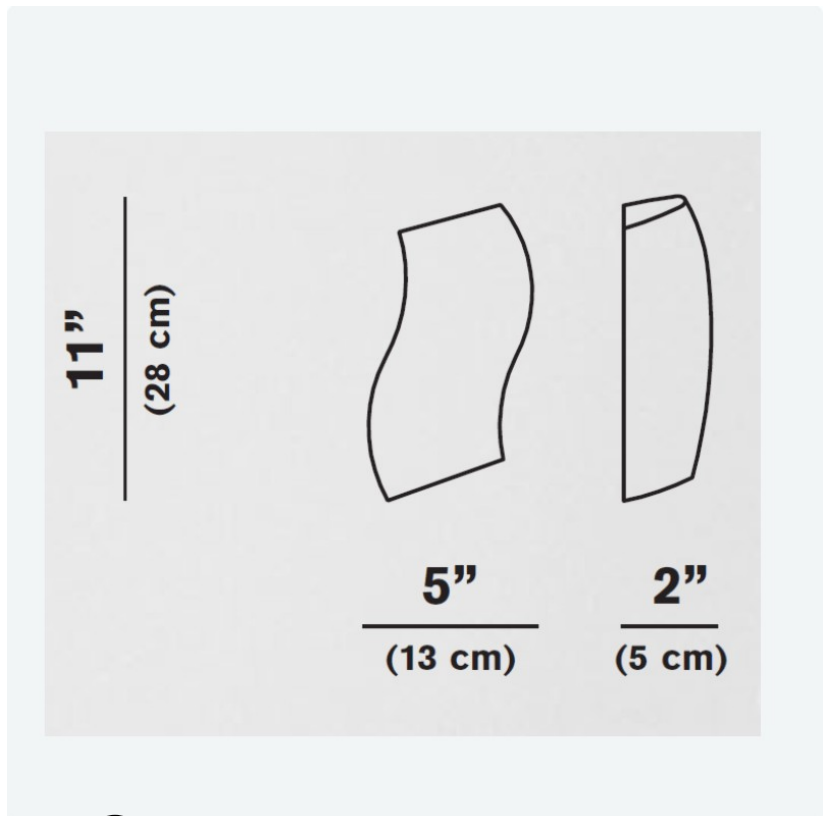

DENIS SURFACE

D83012

GENERAL

Series: Denis
Brand: Panzeri
Division: Design
Mounting Type: Surface
Mounting Location: Wall
Subcategory: Sconce

PHYSICAL

Width (mm): 127
Width (in): 5
Height (mm): 381
Height (in): 15
Extension (mm): 64
Extension (in): 2.5
Weight (kg): 0.9
Weight (lbs): 2
Diffuser: Matte White Blown Glass

ELECTRICAL

Number of Lamps: 2
Lamp Type: LED Retrofit / Halogen
Lamp Shape: G16.5
Bulb Included: Bulb Not Included
Total Output Wattage (W): 12 / 60
Max. Wattage Per Lamp (W): 12 / 60
Lamp Base: E12
Input Voltage (V): 120

LED

OPTICAL

RATINGS AND CERTIFICATIONS

Certified By: CSA Certified to UL and CSA Standards
IP rating: IP20

PROJECT	_____
TYPE	_____
NOTES	_____
QUANTITY	_____
DATE	_____